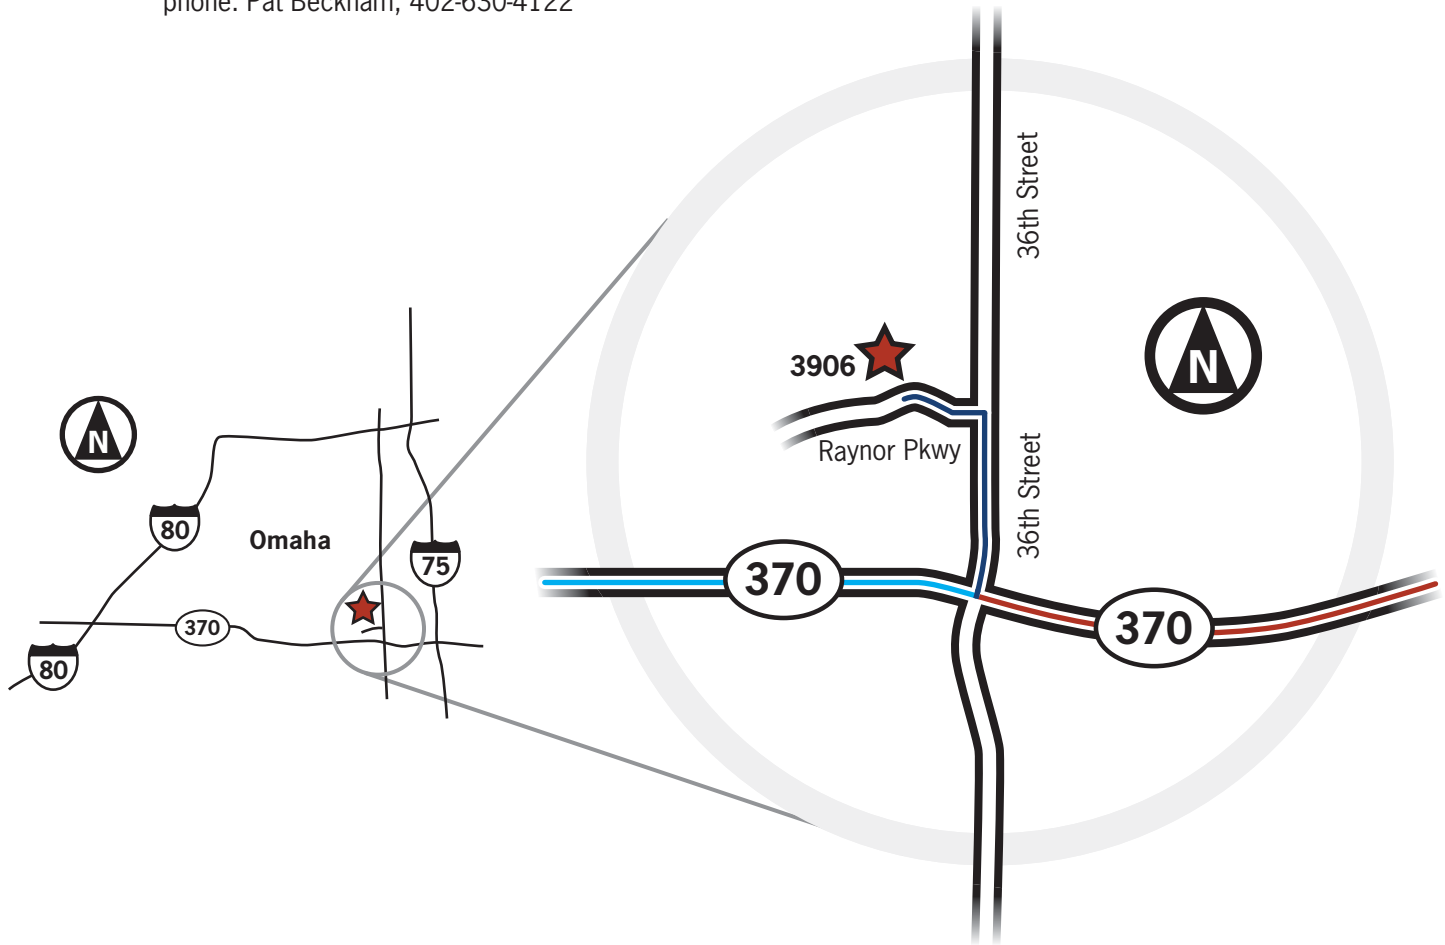

Omaha Office

3906 Raynor Parkway
Suite 106
Bellevue, NE 68123
phone: Pat Beckham, 402-630-4122

Directions to Omaha Office

From the north, east, or west

Proceed south on the Kennedy Freeway (US-75).
Turn west (right) to merge onto state highway 370.
Go west to 36th Street, then go north (right) to Raynor Pkwy.
Take a left onto Raynor Parkway and follow it to the Twin Creeks office building.

From the south

Proceed north on the Kennedy Freeway (US-75) to state highway 370.
Turn west (left) to merge onto state highway 370.
Go west to 36th Street, then go north (right) to Raynor Pkwy.
Take a left onto Raynor Parkway and follow it to the Twin Creeks office building.

From the southwest (Lincoln)

From I-80, head east on state highway 370.
Turn north (left) onto 36th Street.
Go north to Raynor Pkwy.
Take a left onto Raynor Parkway and follow it to the Twin Creeks office building.