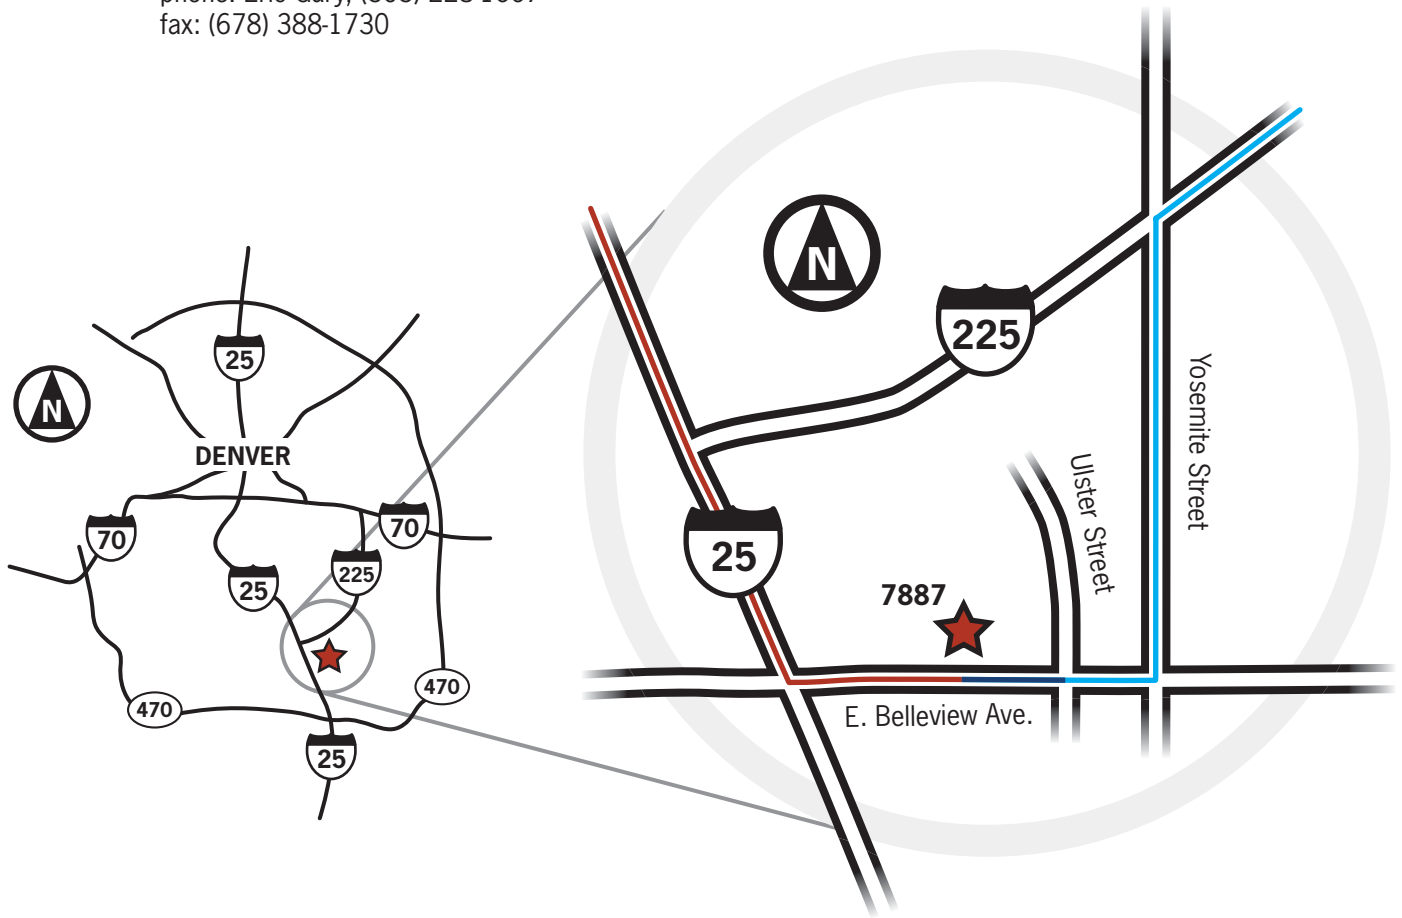

Cavanaugh Macdonald
CONSULTING, LLC

Denver Office

7887 East Belleview Avenue
Suite 1100
Englewood, CO 80111
phone: Eric Gary, (303) 228-1667
fax: (678) 388-1730

Directions to Denver Office

Our Denver office is located south of downtown in the Denver Technological Center.

From Downtown Denver

I-25 South to Exit 199.
At the end of the ramp, turn left onto East Belleview Avenue.
Go 4/10 of a mile to South Ulster Street.
Make a U-Turn (remain on Belleview).
Go 2/10 of a mile to building 7887 on the right.
We are suite 1100.

From Denver International Airport

Pena Boulevard South to I-70 West.
I-70 West to Exit 282.
I-225 South to Exit 2B.
At the end of the ramp, turn left onto Yosemite Street.
Go 1.1 miles to East Belleview Avenue.
Turn right onto East Belleview Avenue.
Go 6/10 of a mile to building 7887 on the right.
We are suite 1100.